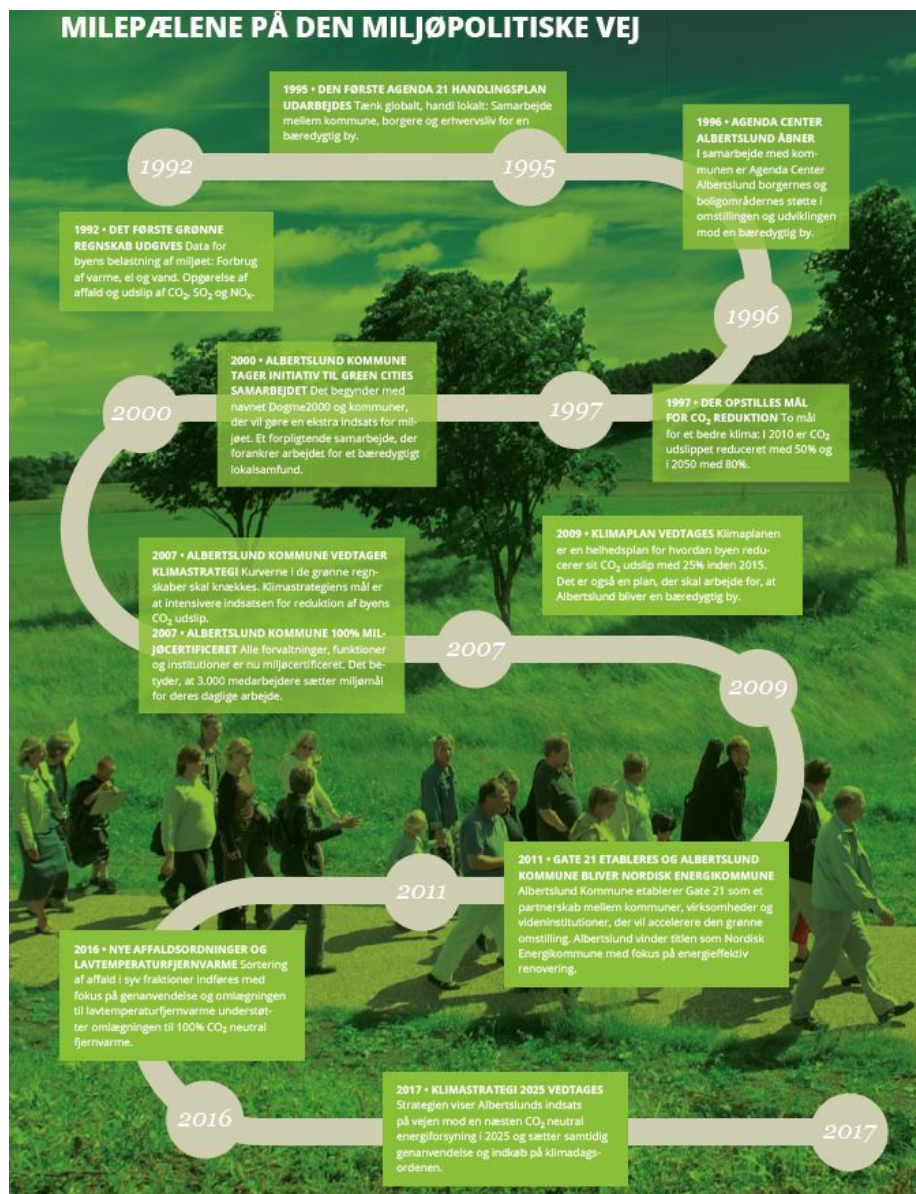

Some quick facts about Albertslund

- Located 17 km west of Copenhagen
- App. 28.000 inhabitants
- App. 2800 public employees
- 100% environmentally certified
- 55 % are green areas and woods
- 106 different nationalities
- 56 % of housing are council housings

60% Nature
80% Ecology
100% Community

The journey

It all started in 1992
From Rio to Albertslund

GRØNT REGNSKAB

- ALBERTSLUND
- KOMMUNE
- BOLIGER
- ERHVERV

- KONTAKT

TRANSPORT
Det er nemt at komme rundt - også uden bil

The area contains 80 municipalities, three regions of Copenhagen, Seeland and Skåne. Thus two countries: Denmark and Sweden.

DOLL Living Lab

Albertslund

Copenhagen

20 mins by train
and 20 mins by car
from Albertslund